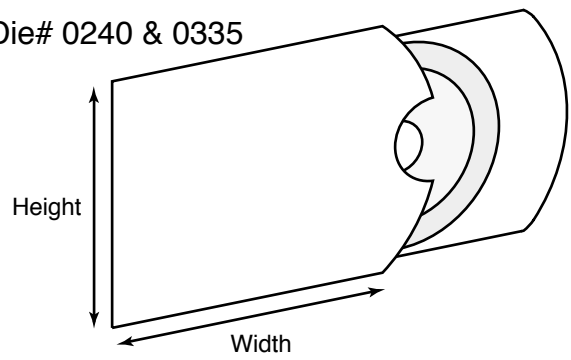

Die# 0240 & 0335