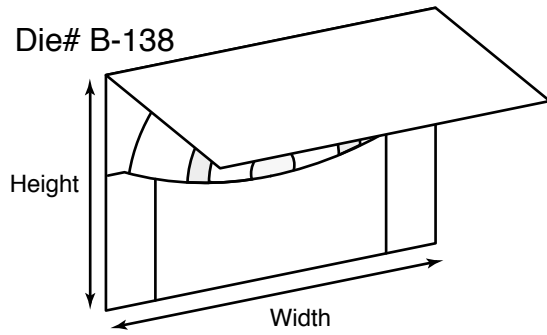

**Description: Mini CD Holders**

Die #    Height x Width x Depth    Description

Die #	Height x Width x Depth	Description
<b>0263</b>	4-25/32 x 4-1/4 x 1/8	Mini CD holder with "S" curves, left and right pocket options, business card slot and wrap around tuck flap
<b>B-008JF</b>	5 x 3-1/2 x 3/16	Book style mini CD holder with "S" curves; also 0258
<b>B-007JF</b>	4-1/2 x 3 x 1/8	Mini CD holder with pocket on right; reinforced panel on left with business card slot; also die 0261
<b>B-009JF</b>	3-3/8 x 2-3/4 x 1/8	Mini CD holder with pocket on right; angle pocket on left and wrap around tuck flap

Die #    Height x Width x Depth    Description

Die #	Height x Width x Depth	Description
<b>B-142</b>	4 x 6 x 1/8	Mini CD holder with window; also die 0341
<b>0240</b>	2-7/16 x 3-3/16	Mini CD sleeve with finger notches; holds 40MB mini CD
<b>0335</b>	2-5/8 x 3-1/4	Mini CD sleeve with finger notches
<b>0248</b>	2-1/2 x 3-3/8	Mini CD sleeve with finger notches; holds 40MB mini CD
<b>0342</b>	2-5/8 x 3-3/8	Mini CD sleeve with finger notches
<b>B-013JF</b>	5 x 5-1/8 x 1/8	Mini CD holder with "S" curves
<b>0241</b>	5-13/16 x 5-13/16 x 3/16	Wallet style mini CD holder with "S" curves and business card slots
<b>0239</b>	5 x 3-1/2 x 3/16	Mini CD holder with vertical CD slot

**Description: Mini CD Holders**

Die #    Height x Width x Depth    Description

Die #	Height x Width x Depth	Description
<b>B-068JF</b>	5-1/16 x 5-1/4 x 1/4	3 panel mini CD holder; holds mini CD and regular sized CD
<b>B-139JF</b>	5 x 3-1/2 x 3/16	Mini CD holder with business card slot; also die 0324
<b>B-138</b>	3-1/2 x 5	Mini CD sleeve with fold over flap
<b>0278</b>	5 x 3-1/2	Mini CD holder with vertical CD slot
<b>0277</b>	8 x 4-1/2	Mini CD hanger