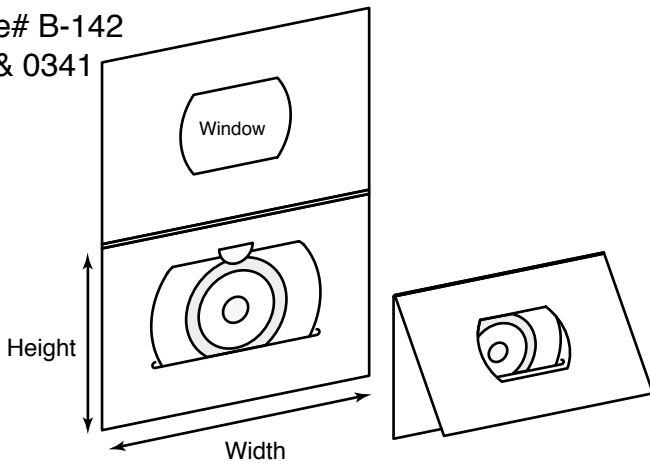

MCD-6

Die# B-142
& 0341