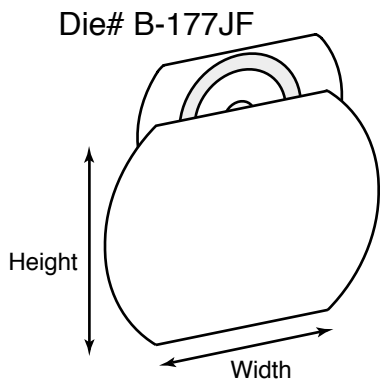

MCD-8

MINI CD
PACKAGING

Description: Mini CD Holders

Die #   Height x Width x Depth   Description

B-169JF	5-3/4 x 5-3/4 x 1/8	Book style mini CD holder with "S" curves and business card slots; also die 0302
0301	3-5/16 x 2-7/8 x 1/8	Mini CD holder with thumb slot
B-126	6 x 4 x 1/4	3 panel mini CD mailer holds 3 mini CDs
B-177JF	2-1/2 x 3-3/16 x 1/16	Mini CD sleeve
0318	3-1/2 x 5	Mini CD holder with single mini CD pocket, reinforced panel and business card slots