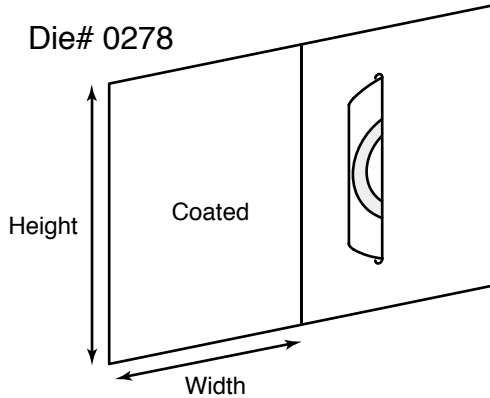

**Description: Mini CD Holders**

Die #    Height x Width x Depth    Description

Die #	Height x Width x Depth	Description
<b>0263</b>	4-25/32 x 4-1/4 x 1/8	Mini CD holder with "S" curves, left and right pocket options, business card slot and wrap around tuck flap
<b>B-008JF</b>	5 x 3-1/2 x 3/16	Book style mini CD holder with "S" curves; also 0258
<b>B-007JF</b>	4-1/2 x 3 x 1/8	Mini CD holder with pocket on right; reinforced panel on left with business card slot; also die 0261
<b>B-009JF</b>	3-3/8 x 2-3/4 x 1/8	Mini CD holder with pocket on right; angle pocket on left and wrap around tuck flap

MCD-6

Die# B-142  
& 0341

Die# 0240 & 0335

Die# 0248 & 0342

Die# B-013JF

Die# 0241

Die# 0239

**Description: Mini CD Holders**

Die #    Height x Width x Depth    Description

Die #	Height x Width x Depth	Description
<b>B-142</b>	4 x 6 x 1/8	Mini CD holder with window; also die 0341
<b>0240</b>	2-7/16 x 3-3/16	Mini CD sleeve with finger notches; holds 40MB mini CD
<b>0335</b>	2-5/8 x 3-1/4	Mini CD sleeve with finger notches
<b>0248</b>	2-1/2 x 3-3/8	Mini CD sleeve with finger notches; holds 40MB mini CD
<b>0342</b>	2-5/8 x 3-3/8	Mini CD sleeve with finger notches
<b>B-013JF</b>	5 x 5-1/8 x 1/8	Mini CD holder with "S" curves
<b>0241</b>	5-13/16 x 5-13/16 x 3/16	Wallet style mini CD holder with "S" curves and business card slots
<b>0239</b>	5 x 3-1/2 x 3/16	Mini CD holder with vertical CD slot

**Description: Mini CD Holders**

Die #    Height x Width x Depth    Description

Die #	Height x Width x Depth	Description
<b>B-068JF</b>	5-1/16 x 5-1/4 x 1/4	3 panel mini CD holder; holds mini CD and regular sized CD
<b>B-139JF</b>	5 x 3-1/2 x 3/16	Mini CD holder with business card slot; also die 0324
<b>B-138</b>	3-1/2 x 5	Mini CD sleeve with fold over flap
<b>0278</b>	5 x 3-1/2	Mini CD holder with vertical CD slot
<b>0277</b>	8 x 4-1/2	Mini CD hanger