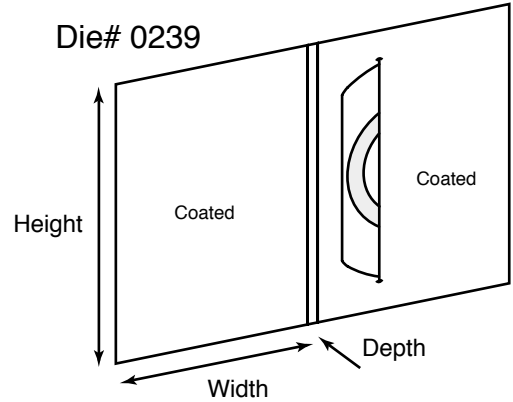

MCD-6

Die# B-142
& 0341

Die# 0240 & 0335

Die# 0248 & 0342

Die# B-013JF

Die# 0241

Die# 0239

Description: Mini CD Holders

Die #   Height x Width x Depth   Description

Die #	Height x Width x Depth	Description
B-142	4 x 6 x 1/8	Mini CD holder with window; also die 0341
0240	2-7/16 x 3-3/16	Mini CD sleeve with finger notches; holds 40MB mini CD
0335	2-5/8 x 3-1/4	Mini CD sleeve with finger notches
0248	2-1/2 x 3-3/8	Mini CD sleeve with finger notches; holds 40MB mini CD
0342	2-5/8 x 3-3/8	Mini CD sleeve with finger notches
B-013JF	5 x 5-1/8 x 1/8	Mini CD holder with "S" curves
0241	5-13/16 x 5-13/16 x 3/16	Wallet style mini CD holder with "S" curves and business card slots
0239	5 x 3-1/2 x 3/16	Mini CD holder with vertical CD slot