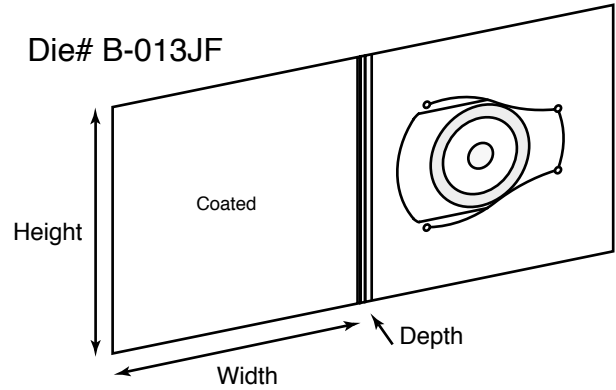

Die# B-013JF