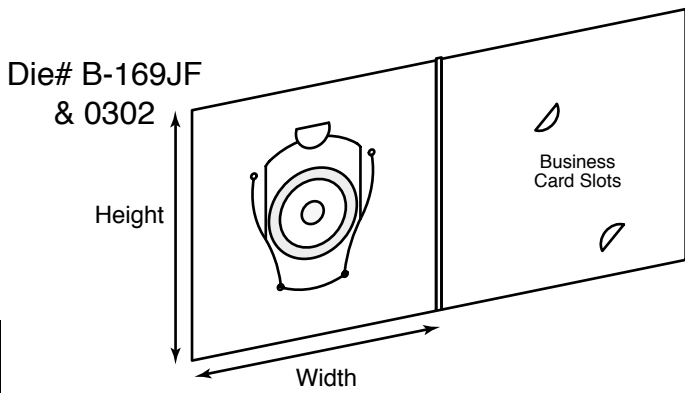

MCD-8

MINI CD
PACKAGING

Description: Mini CD Holders

Die #   Height x Width x Depth   Description

B-169JF	5-3/4 x 5-3/4 x 1/8	Book style mini CD holder with "S" curves and business card slots; also die 0302
0301	3-5/16 x 2-7/8 x 1/8	Mini CD holder with thumb slot
B-126	6 x 4 x 1/4	3 panel mini CD mailer holds 3 mini CDs
B-177JF	2-1/2 x 3-3/16 x 1/16	Mini CD sleeve
0318	3-1/2 x 5	Mini CD holder with single mini CD pocket, reinforced panel and business card slots