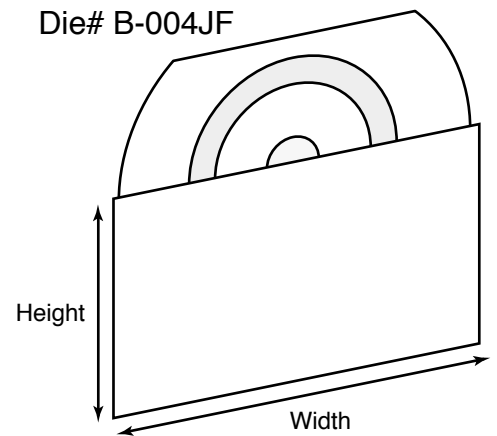

Die# B-004JF