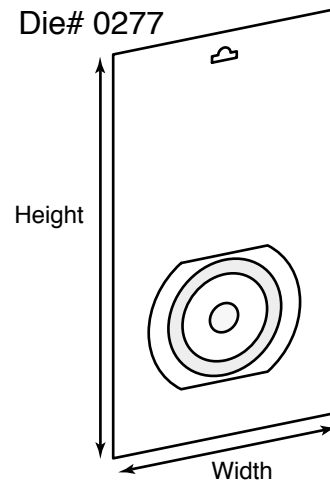

**Description: Mini CD Holders**

Die #    Height x Width x Depth    Description

Die #	Height x Width x Depth	Description
<b>0263</b>	4-25/32 x 4-1/4 x 1/8	Mini CD holder with "S" curves, left and right pocket options, business card slot and wrap around tuck flap
<b>B-008JF</b>	5 x 3-1/2 x 3/16	Book style mini CD holder with "S" curves; also 0258
<b>B-007JF</b>	4-1/2 x 3 x 1/8	Mini CD holder with pocket on right; reinforced panel on left with business card slot; also die 0261
<b>B-009JF</b>	3-3/8 x 2-3/4 x 1/8	Mini CD holder with pocket on right; angle pocket on left and wrap around tuck flap

Die #    Height x Width x Depth    Description

Die #	Height x Width x Depth	Description
<b>B-142</b>	4 x 6 x 1/8	Mini CD holder with window; also die 0341
<b>0240</b>	2-7/16 x 3-3/16	Mini CD sleeve with finger notches; holds 40MB mini CD
<b>0335</b>	2-5/8 x 3-1/4	Mini CD sleeve with finger notches
<b>0248</b>	2-1/2 x 3-3/8	Mini CD sleeve with finger notches; holds 40MB mini CD
<b>0342</b>	2-5/8 x 3-3/8	Mini CD sleeve with finger notches
<b>B-013JF</b>	5 x 5-1/8 x 1/8	Mini CD holder with "S" curves
<b>0241</b>	5-13/16 x 5-13/16 x 3/16	Wallet style mini CD holder with "S" curves and business card slots
<b>0239</b>	5 x 3-1/2 x 3/16	Mini CD holder with vertical CD slot

**Description: Mini CD Holders**

Die #    Height x Width x Depth    Description

Die #	Height x Width x Depth	Description
<b>B-068JF</b>	5-1/16 x 5-1/4 x 1/4	3 panel mini CD holder; holds mini CD and regular sized CD
<b>B-139JF</b>	5 x 3-1/2 x 3/16	Mini CD holder with business card slot; also die 0324
<b>B-138</b>	3-1/2 x 5	Mini CD sleeve with fold over flap
<b>0278</b>	5 x 3-1/2	Mini CD holder with vertical CD slot
<b>0277</b>	8 x 4-1/2	Mini CD hanger