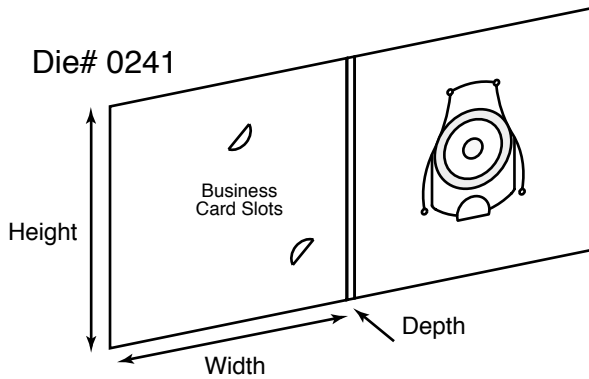

MCD-6

Die# B-142
& 0341

Die# 0240 & 0335

Die# 0248 & 0342

Die# B-013JF

Die# 0241

Die# 0239

Description: Mini CD Holders

Die #   Height x Width x Depth   Description

Die #	Height x Width x Depth	Description
B-142	4 x 6 x 1/8	Mini CD holder with window; also die 0341
0240	2-7/16 x 3-3/16	Mini CD sleeve with finger notches; holds 40MB mini CD
0335	2-5/8 x 3-1/4	Mini CD sleeve with finger notches
0248	2-1/2 x 3-3/8	Mini CD sleeve with finger notches; holds 40MB mini CD
0342	2-5/8 x 3-3/8	Mini CD sleeve with finger notches
B-013JF	5 x 5-1/8 x 1/8	Mini CD holder with "S" curves
0241	5-13/16 x 5-13/16 x 3/16	Wallet style mini CD holder with "S" curves and business card slots
0239	5 x 3-1/2 x 3/16	Mini CD holder with vertical CD slot