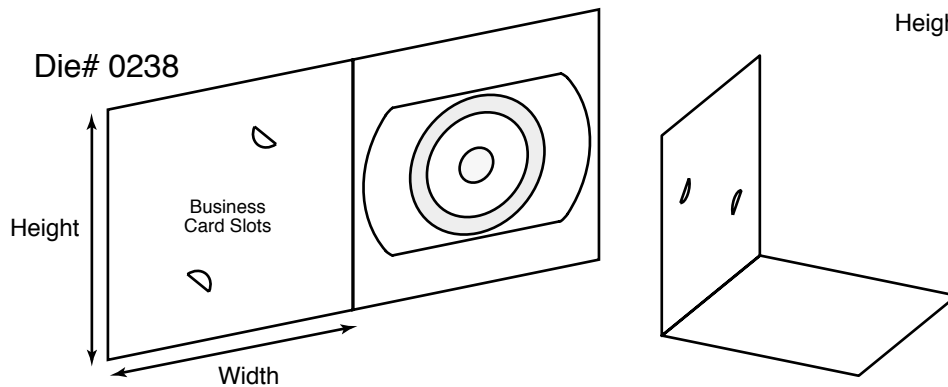

MCD-4

Die# B-003JF
& 0368

MINI CD
PACKAGING

Die# B-005JF

Die# 0238

Die# B-004JF

Die# B-006JF

Description: Mini CD Holders

Die #   Height x Width x Depth   Description

B-003JF	5 x 5-1/8 x 1/8	Mini CD holder with "S" curves; also 0368
B-005JF	4-1/4 x 5-3/4	Mini CD card
0238	5-1/4 x 5-1/4	Wallet style mini CD holder with business card slots; rubber dot holds mini CD
B-006JF	3-1/2 x 5	Mini CD holder with pocket holds 1 mini CD
B-004JF	2-11/16 x 3-9/16	Mini CD envelope