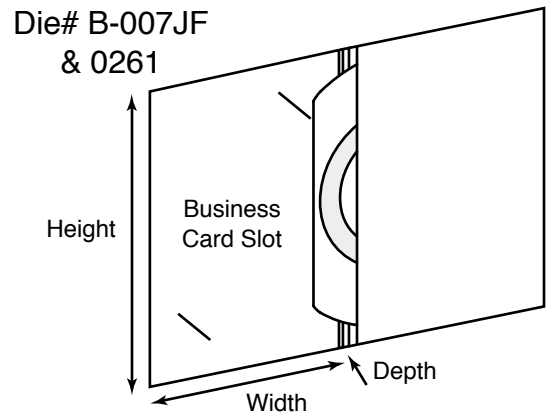

**Description: Mini CD Holders**

Die #    Height x Width x Depth    Description

<b>I-360JF</b>	8-9/16 x 5-5/8 x 1/8	Mini CD mailer with literature pocket holds 3 mini CDs
<b>B-100JF</b>	5-3/4 x 5-3/4 x 3/16	Mini CD holder with horizontal CD slot
<b>I-411JF</b>	5-3/4 x 5-3/4 x 3/16	Book style mini CD holder with "S" curves holds mini CD in plastic sleeve; also die 0309
<b>0290</b>	8-9/16 x 5-5/8 x 1/8	Mini CD mailer with literature pocket on left panel

Die #      Height x Width x Depth      Description

<b>B-003JF</b>	5 x 5-1/8 x 1/8	Mini CD holder with "S" curves; also 0368
<b>B-005JF</b>	4-1/4 x 5-3/4	Mini CD card
<b>0238</b>	5-1/4 x 5-1/4	Wallet style mini CD holder with business card slots; rubber dot holds mini CD
<b>B-006JF</b>	3-1/2 x 5	Mini CD holder with pocket holds 1 mini CD
<b>B-004JF</b>	2-11/16 x 3-9/16	Mini CD envelope

**Description: Mini CD Holders**

Die #    Height x Width x Depth    Description

Die #	Height x Width x Depth	Description
<b>0263</b>	4-25/32 x 4-1/4 x 1/8	Mini CD holder with "S" curves, left and right pocket options, business card slot and wrap around tuck flap
<b>B-008JF</b>	5 x 3-1/2 x 3/16	Book style mini CD holder with "S" curves; also 0258
<b>B-007JF</b>	4-1/2 x 3 x 1/8	Mini CD holder with pocket on right; reinforced panel on left with business card slot; also die 0261
<b>B-009JF</b>	3-3/8 x 2-3/4 x 1/8	Mini CD holder with pocket on right; angle pocket on left and wrap around tuck flap