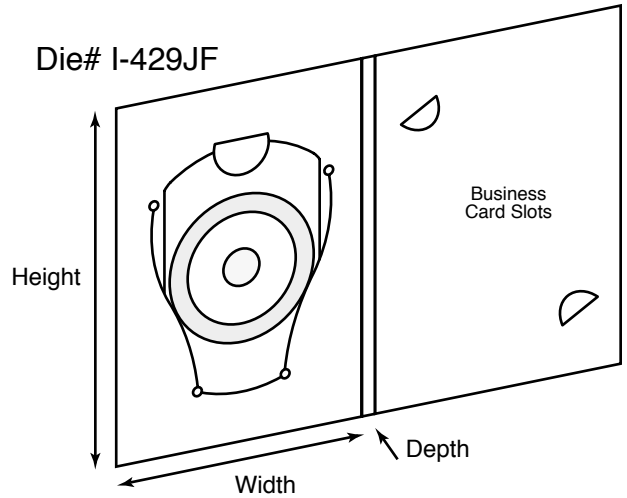

Die# 0224

Die# B-101JF & 0082

Die# 0227 & I-407JF

Die# I-429JF

Die# 0300

Die# B-216JF

**Description: Mini CD Holders**

Die #      Height x Width x Depth      Description

<b>0224</b>	3-1/2 x 5	Mini CD holder with single mini CD pocket and reinforced panel
<b>B-101JF</b>	4-5/16 x 3 x 1/8	Mini CD holder with or without business card slots; also die 0082
<b>0227</b>	4-1/8 x 2-1/2 x 1/8	Mini CD holder with business card slots; also die I-407JF
<b>I-429JF</b>	5 x 3-1/2 x 3/16	Mini CD holder with "S" curves and business card slots
<b>0300</b>	5 x 3-1/2 x 3/16	Mini CD holder with "S" curves
<b>B-216JF</b>	2-9/16 x 3-3/16	Mini CD sleeve

**Description: Mini CD Holders**

Die #    Height x Width x Depth    Description

<b>I-360JF</b>	8-9/16 x 5-5/8 x 1/8	Mini CD mailer with literature pocket holds 3 mini CDs
<b>B-100JF</b>	5-3/4 x 5-3/4 x 3/16	Mini CD holder with horizontal CD slot
<b>I-411JF</b>	5-3/4 x 5-3/4 x 3/16	Book style mini CD holder with "S" curves holds mini CD in plastic sleeve; also die 0309
<b>0290</b>	8-9/16 x 5-5/8 x 1/8	Mini CD mailer with literature pocket on left panel

Die #    Height x Width x Depth    Description

Die #	Height x Width x Depth	Description
<b>B-142</b>	4 x 6 x 1/8	Mini CD holder with window; also die 0341
<b>0240</b>	2-7/16 x 3-3/16	Mini CD sleeve with finger notches; holds 40MB mini CD
<b>0335</b>	2-5/8 x 3-1/4	Mini CD sleeve with finger notches
<b>0248</b>	2-1/2 x 3-3/8	Mini CD sleeve with finger notches; holds 40MB mini CD
<b>0342</b>	2-5/8 x 3-3/8	Mini CD sleeve with finger notches
<b>B-013JF</b>	5 x 5-1/8 x 1/8	Mini CD holder with "S" curves
<b>0241</b>	5-13/16 x 5-13/16 x 3/16	Wallet style mini CD holder with "S" curves and business card slots
<b>0239</b>	5 x 3-1/2 x 3/16	Mini CD holder with vertical CD slot