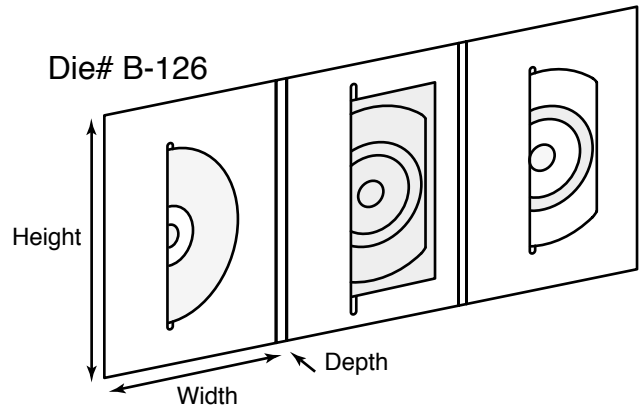

MCD-8

MINI CD
PACKAGING

Description: Mini CD Holders

Die #   Height x Width x Depth   Description

B-169JF	5-3/4 x 5-3/4 x 1/8	Book style mini CD holder with "S" curves and business card slots; also die 0302
0301	3-5/16 x 2-7/8 x 1/8	Mini CD holder with thumb slot
B-126	6 x 4 x 1/4	3 panel mini CD mailer holds 3 mini CDs
B-177JF	2-1/2 x 3-3/16 x 1/16	Mini CD sleeve
0318	3-1/2 x 5	Mini CD holder with single mini CD pocket, reinforced panel and business card slots