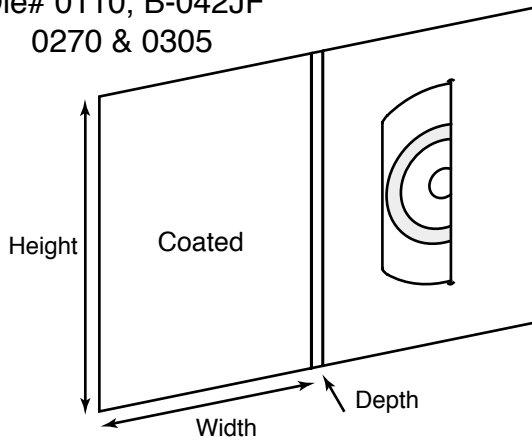

<b>0224</b>	3-1/2 x 5	Mini CD holder with single mini CD pocket and reinforced panel
<b>B-101JF</b>	4-5/16 x 3 x 1/8	Mini CD holder with or without business card slots; also die 0082
<b>0227</b>	4-1/8 x 2-1/2 x 1/8	Mini CD holder with business card slots; also die I-407JF
<b>I-429JF</b>	5 x 3-1/2 x 3/16	Mini CD holder with "S" curves and business card slots
<b>0300</b>	5 x 3-1/2 x 3/16	Mini CD holder with "S" curves
<b>B-216JF</b>	2-9/16 x 3-3/16	Mini CD sleeve

Die# I-322 & 0242

Die# I-323

Die# 0110, B-042JF  
0270 & 0305

Die# I-420JF & 0244

**Description: Mini CD Holders**

Die #      Height x Width x Depth      Description

<b>I-322</b>	2-1/2 x 3-15/16 x 1/8	Mini CD holder; also die 0242
<b>I-323</b>	8-1/2 x 6	Blister card holds 1 mini CD holder; use with die I-322
<b>0110</b>	5 x 3-1/2 x 3/16	Wallet style mini CD holder; also dies B-042JF, 0270 and 0305
<b>I-420JF</b>	3 x 4-1/2	Wallet style mini CD holder; also die 0244