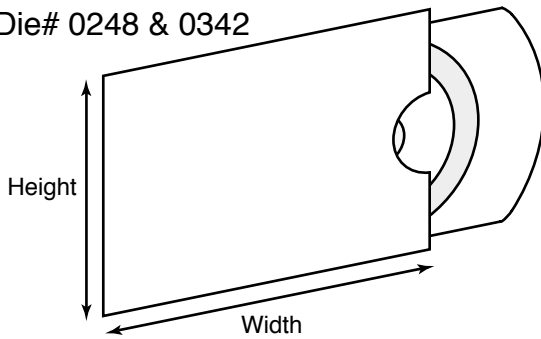

Die# 0248 & 0342