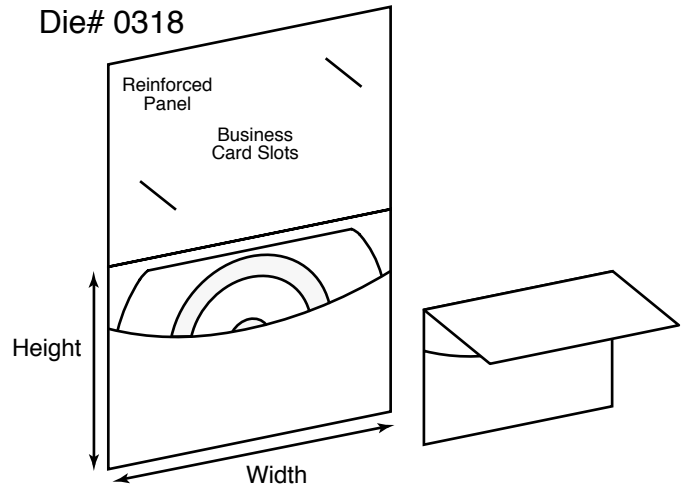

MCD-8

MINI CD
PACKAGING

Description: Mini CD Holders

Die #   Height x Width x Depth   Description

B-169JF	5-3/4 x 5-3/4 x 1/8	Book style mini CD holder with "S" curves and business card slots; also die 0302
0301	3-5/16 x 2-7/8 x 1/8	Mini CD holder with thumb slot
B-126	6 x 4 x 1/4	3 panel mini CD mailer holds 3 mini CDs
B-177JF	2-1/2 x 3-3/16 x 1/16	Mini CD sleeve
0318	3-1/2 x 5	Mini CD holder with single mini CD pocket, reinforced panel and business card slots