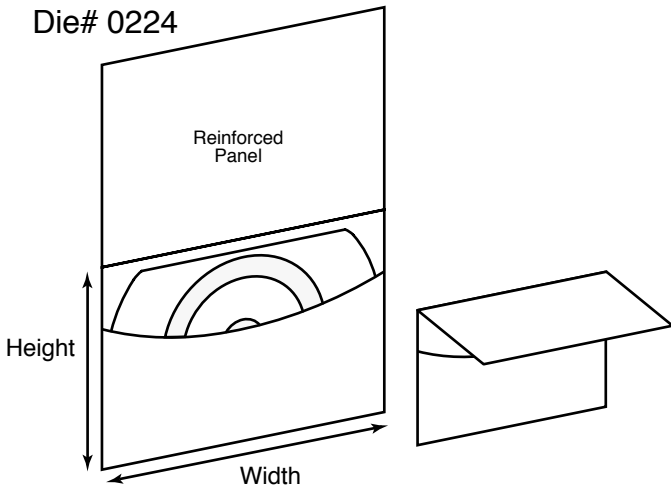

Die# 0224

Die# B-101JF & 0082

Die# 0227 & I-407JF

Die# I-429JF

Die# 0300

Die# B-216JF

**Description: Mini CD Holders**

Die #      Height x Width x Depth      Description

<b>0224</b>	3-1/2 x 5	Mini CD holder with single mini CD pocket and reinforced panel
<b>B-101JF</b>	4-5/16 x 3 x 1/8	Mini CD holder with or without business card slots; also die 0082
<b>0227</b>	4-1/8 x 2-1/2 x 1/8	Mini CD holder with business card slots; also die I-407JF
<b>I-429JF</b>	5 x 3-1/2 x 3/16	Mini CD holder with "S" curves and business card slots
<b>0300</b>	5 x 3-1/2 x 3/16	Mini CD holder with "S" curves
<b>B-216JF</b>	2-9/16 x 3-3/16	Mini CD sleeve