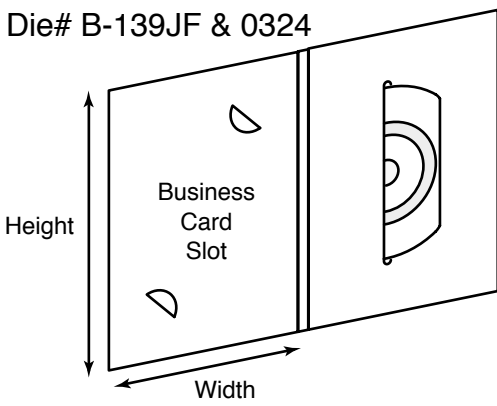

**Description: Mini CD Holders**

Die #    Height x Width x Depth    Description

Die #	Height x Width x Depth	Description
<b>0263</b>	4-25/32 x 4-1/4 x 1/8	Mini CD holder with "S" curves, left and right pocket options, business card slot and wrap around tuck flap
<b>B-008JF</b>	5 x 3-1/2 x 3/16	Book style mini CD holder with "S" curves; also 0258
<b>B-007JF</b>	4-1/2 x 3 x 1/8	Mini CD holder with pocket on right; reinforced panel on left with business card slot; also die 0261
<b>B-009JF</b>	3-3/8 x 2-3/4 x 1/8	Mini CD holder with pocket on right; angle pocket on left and wrap around tuck flap

Die #    Height x Width x Depth    Description

Die #	Height x Width x Depth	Description
<b>B-142</b>	4 x 6 x 1/8	Mini CD holder with window; also die 0341
<b>0240</b>	2-7/16 x 3-3/16	Mini CD sleeve with finger notches; holds 40MB mini CD
<b>0335</b>	2-5/8 x 3-1/4	Mini CD sleeve with finger notches
<b>0248</b>	2-1/2 x 3-3/8	Mini CD sleeve with finger notches; holds 40MB mini CD
<b>0342</b>	2-5/8 x 3-3/8	Mini CD sleeve with finger notches
<b>B-013JF</b>	5 x 5-1/8 x 1/8	Mini CD holder with "S" curves
<b>0241</b>	5-13/16 x 5-13/16 x 3/16	Wallet style mini CD holder with "S" curves and business card slots
<b>0239</b>	5 x 3-1/2 x 3/16	Mini CD holder with vertical CD slot

**Description: Mini CD Holders**

Die #    Height x Width x Depth    Description

Die #	Height x Width x Depth	Description
<b>B-068JF</b>	5-1/16 x 5-1/4 x 1/4	3 panel mini CD holder; holds mini CD and regular sized CD
<b>B-139JF</b>	5 x 3-1/2 x 3/16	Mini CD holder with business card slot; also die 0324
<b>B-138</b>	3-1/2 x 5	Mini CD sleeve with fold over flap
<b>0278</b>	5 x 3-1/2	Mini CD holder with vertical CD slot
<b>0277</b>	8 x 4-1/2	Mini CD hanger