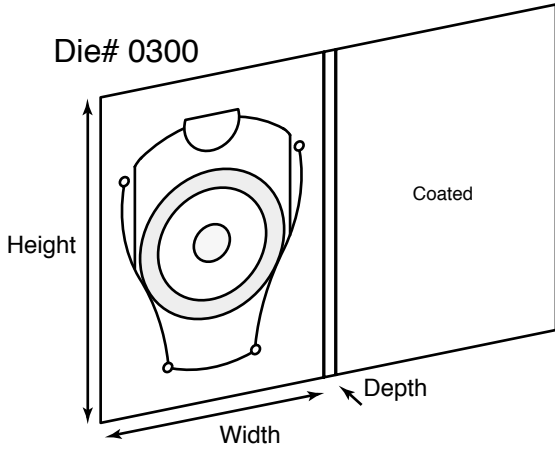

Die# 0224

Die# B-101JF & 0082

Die# 0227 & I-407JF

Die# I-429JF

Die# 0300

Die# B-216JF

**Description: Mini CD Holders**

Die #      Height x Width x Depth      Description

<b>0224</b>	3-1/2 x 5	Mini CD holder with single mini CD pocket and reinforced panel
<b>B-101JF</b>	4-5/16 x 3 x 1/8	Mini CD holder with or without business card slots; also die 0082
<b>0227</b>	4-1/8 x 2-1/2 x 1/8	Mini CD holder with business card slots; also die I-407JF
<b>I-429JF</b>	5 x 3-1/2 x 3/16	Mini CD holder with "S" curves and business card slots
<b>0300</b>	5 x 3-1/2 x 3/16	Mini CD holder with "S" curves
<b>B-216JF</b>	2-9/16 x 3-3/16	Mini CD sleeve