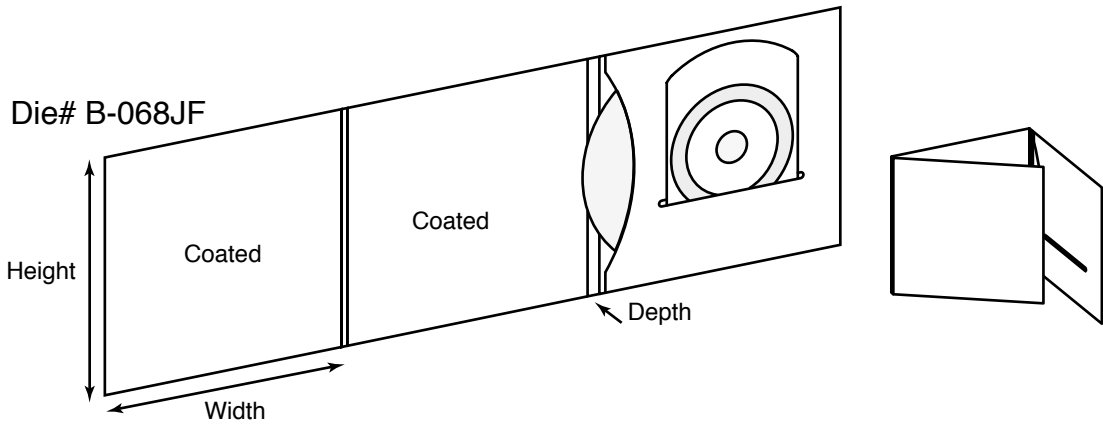

**Description: Mini CD Holders**

Die #    Height x Width x Depth    Description

Die #	Height x Width x Depth	Description
<b>0263</b>	4-25/32 x 4-1/4 x 1/8	Mini CD holder with "S" curves, left and right pocket options, business card slot and wrap around tuck flap
<b>B-008JF</b>	5 x 3-1/2 x 3/16	Book style mini CD holder with "S" curves; also 0258
<b>B-007JF</b>	4-1/2 x 3 x 1/8	Mini CD holder with pocket on right; reinforced panel on left with business card slot; also die 0261
<b>B-009JF</b>	3-3/8 x 2-3/4 x 1/8	Mini CD holder with pocket on right; angle pocket on left and wrap around tuck flap

Die #    Height x Width x Depth    Description

Die #	Height x Width x Depth	Description
<b>B-142</b>	4 x 6 x 1/8	Mini CD holder with window; also die 0341
<b>0240</b>	2-7/16 x 3-3/16	Mini CD sleeve with finger notches; holds 40MB mini CD
<b>0335</b>	2-5/8 x 3-1/4	Mini CD sleeve with finger notches
<b>0248</b>	2-1/2 x 3-3/8	Mini CD sleeve with finger notches; holds 40MB mini CD
<b>0342</b>	2-5/8 x 3-3/8	Mini CD sleeve with finger notches
<b>B-013JF</b>	5 x 5-1/8 x 1/8	Mini CD holder with "S" curves
<b>0241</b>	5-13/16 x 5-13/16 x 3/16	Wallet style mini CD holder with "S" curves and business card slots
<b>0239</b>	5 x 3-1/2 x 3/16	Mini CD holder with vertical CD slot